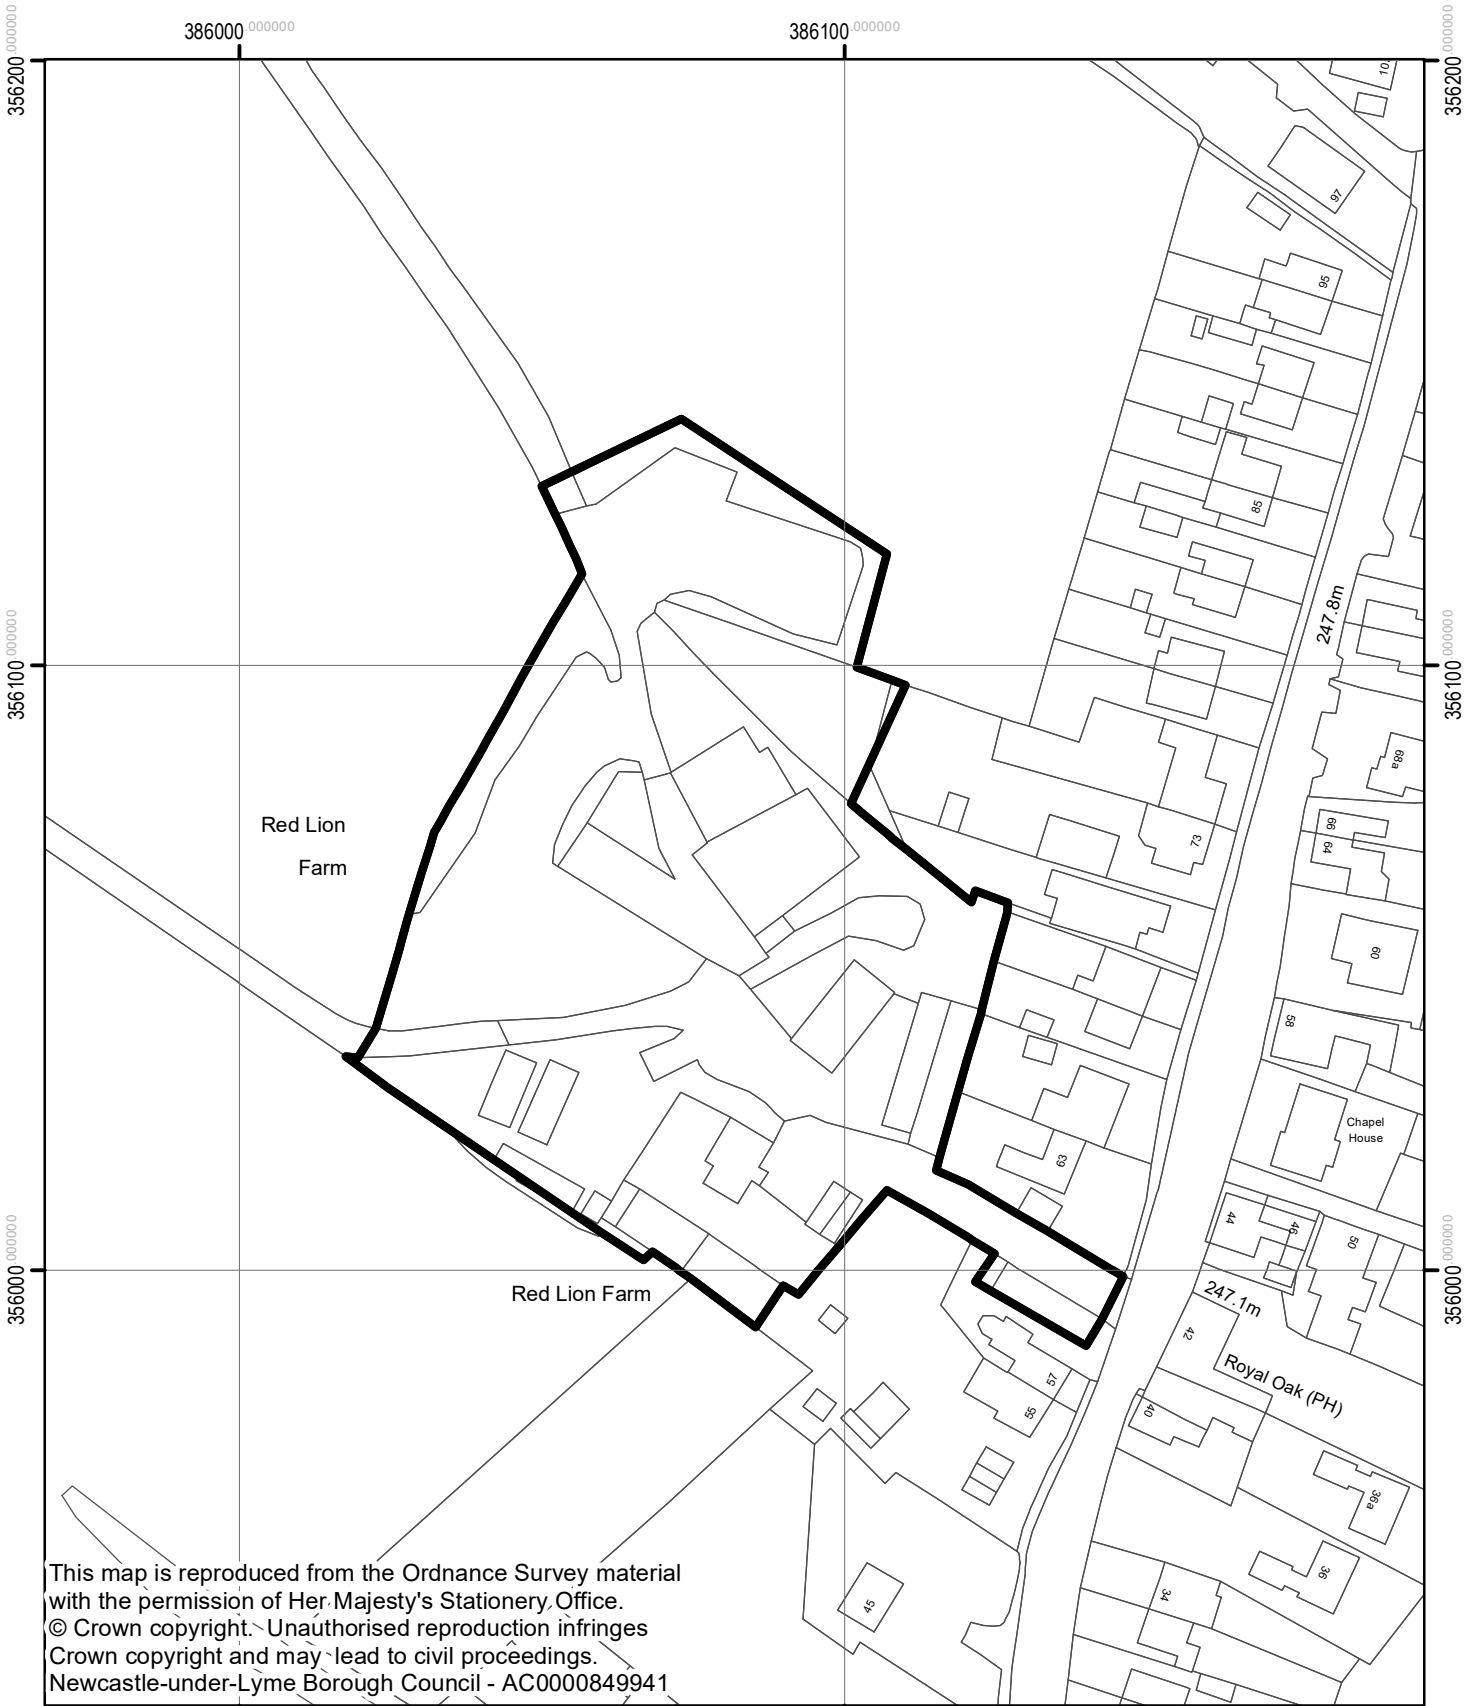

23/00542/FUL
Red Lion Farm, High St,
Harriseahead

This map is reproduced from the Ordnance Survey material with the permission of Her Majesty's Stationery Office. © Crown copyright. Unauthorised reproduction infringes Crown copyright and may lead to civil proceedings. Newcastle-under-Lyme Borough Council - AC0000849941